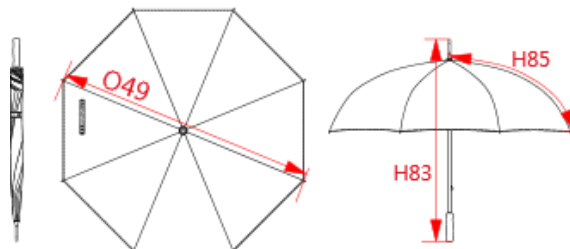

# PROACT.®

REFERENCE : PA550

SIZES : U

**COMPOSITION :**

Main fabric : Polyester 210T - 60 For panels, belt closing, pleats on top and carry bag 100%polyester

Main fabric : Polyester 210T - 60 For 4 small panels 100% polyester

**FABRIC CONSTRUCTION AND FINISHING :**

Manual opening

**ARTICLE WEIGHT :**

540 gr/pc

DESCRIPTION		COLORS	PANTONE SERIGRAPHIE
<b>Français :</b> Parapluie de golf professionnel <b>English :</b> Professional golf umbrella <b>Nederlands :</b> Professionele golfparaplu <b>Deutsch :</b> Profi-Golfschirm <b>Español :</b> Paraguas de golf profesional <b>Italiano :</b> Ombrello da golf professionale <b>Português :</b> Chapéu de chuva de golfe profissional		Black / White	
MEASUREMENT			
Description	U		
O49 Diameter of the umbrella	128		
H83 Height of the umbrella's shaft	100		
H85 Length of the umbrella's ribs	73		
PACKING			
Box	20 pcs / box U => L:101cm W:23.5cm H:17cm GW:12.9kg NW:11.9kg		