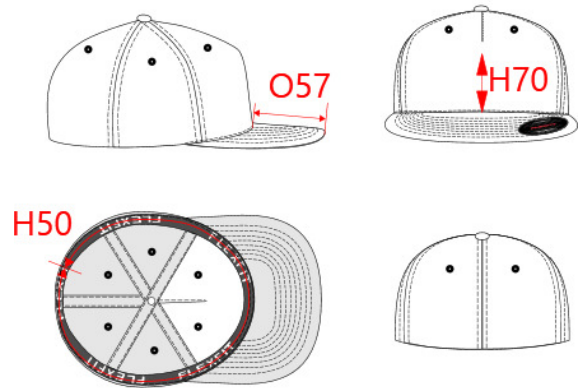

REFERENCE : KP908

SIZES : S/M_L/XL

COMPOSITION :

Main fabric : Acrylic / Wool / Elastane Twill 87/11/2 - 411y For the crown + top part of the peak. 87%acrylic/11%wool/2% elastane

Material 2 : Cotton / Polyester twill 60/40 - 205y For the bottom part of the peak. 60%cotton / 40%polyester

Material 5 : PU quality As inner material of the peak. 100% polyurethane

ARTICLE WEIGHT :

105 gr/pc

DESCRIPTION
Français : Casquette FLEXFIT® - 5 panneaux
English : FLEXFIT® cap - 5 panels
Nederlands : FLEXFIT® pet - 5 panelen
Deutsch : 5 panel FLEXFIT® kappe
Español : Gorra FLEXFIT® - 5 paneles
Italiano : Cappellino FLEXFIT® - 5 pannelli
Português : Boné FLEXFIT® - 5 painéis

COLORS	PANTONE SERIGRAPHIE
Black	Black
Deep grey	7540C
Navy	433C
White	White
Red	200C

MEASUREMENT						
Description	S/M	L/XL				
H50 Tour de tête / Head measurement	55	57,50				
O57 Deep of the peak on baseball cap	7	7				
H70 Height of front panel	8,50	8,50				

CARE LABEL

PACKING	
Box	100 pcs / box Size => L:60cm W:40cm H:40cm GW:11,99Kg NW:9,22Kg