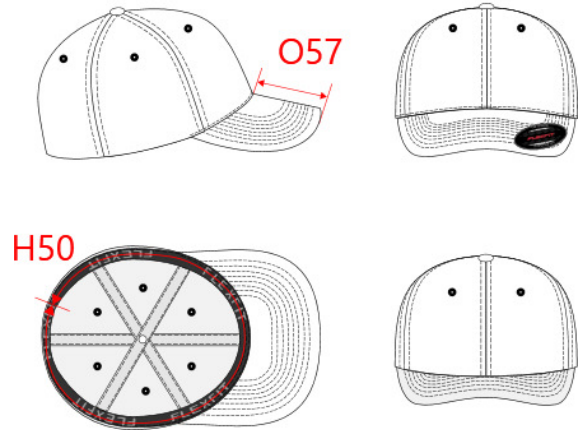

REFERENCE : KP904

SIZES : S/M_L/XL

COMPOSITION :

Main fabric : Hi-Tech Cool and Dry Honeycomb weave
Polyester - 380y For crown and top side of the peak. 100% polyester

Material 2 : Cotton / Polyester twill 60/40 - 205y To recover the back side of the peak. 60%cotton / 40%polyester

Material 3 : PU quality Inner shape as structure of the peak.
100%polyurethane

TECHNICAL DETAIL :

Moisture wicking / Breathable

ARTICLE WEIGHT :

100 gr/pc

DESCRIPTION
Français : Casquette sport FLEXFIT® cool & dry - 6 panneaux
English : FLEXFIT® cool & dry sports cap - 6 panels
Nederlands : FLEXFIT® sportpet cool & dry - 6 panelen
Deutsch : 6 panel FLEXFIT® cool & dry sportkappe
Español : Gorra deportiva FLEXFIT® cool & dry - 6 paneles
Italiano : Cappellino sport FLEXFIT® cool & dry - 6 pannelli
Português : Boné desportivo FLEXFIT® cool & dry - 6 painéis

COLORS	PANTONE SERIGRAPHIE
Grey	422C
Royal blue	287C
White	White

MEASUREMENT						
Description	S/M	L/XL				
H50 Tour de tête / Head measurement	55	57,50				
O57 Deep of the peak on baseball cap	6,80	6,80				

CARE LABEL

PACKING	
Box	100 pcs / box Size => L:60cm W:40cm H:40cm GW:11,99Kg NW:9,22Kg